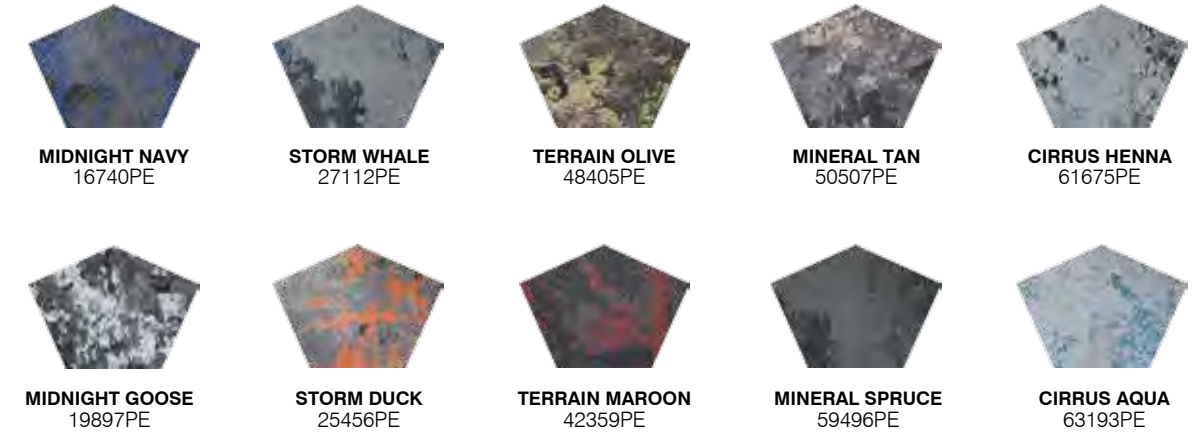

MIDNIGHT NAVY
16740PE

STORM WHALE
27112PE

TERRAIN OLIVE
48405PE

MINERAL TAN
50507PE

CIRRUS HENNA
61675PE

MIDNIGHT GOOSE
19897PE

STORM DUCK
25456PE

TERRAIN MAROON
42359PE