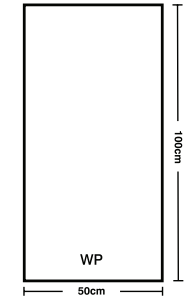

WASABI PEA
43TZ

TRAPEZOID

SHAPES BY SIGNATURE®

SPECIFICATIONS

	BASE	MISTY	SHIFT	VIVID
product	pentagon plank	pentagon plank	hexagon rightangle pentagon square	hexagon rightangle triangle trapezoid square
construction	multi-level loop with tip shear	multi-level loop with tip shear	multi-level loop	multi-level loop with tip shear
yarn/fibre	solution dyed nylon	solution dyed nylon & Antron Legacy®	solution dyed nylon	Antron Legacy®
pile weight	986g/m ²	1020g/m ²	646g/m ²	714g/m ²
pile height	5.5mm	5.5mm	4.0mm	4.0mm
gauge	1/10	1/10	1/10	1/12
tile size	pentagon plank 489.66 x 353.84mm 250 x 1000mm	pentagon plank 489.66 x 353.84mm 250 x 1000mm	pentagon hexagon rightangle square 489.66 x 353.84mm 500 x 433mm 500 x 500mm 500 x 500mm	hexagon rightangle triangle trapezoid square 500 x 433mm 500 x 500mm 500 x 433mm 500 x 250mm 500 x 500mm
total thickness	8.5mm	8.5mm	7.0mm	7.0mm
carton size	pentagon plank 2.4m ² (20 pcs/box) 4m ² (16 pcs/box)	pentagon plank 2.4m ² (20 pcs/box) 4m ² (16 pcs/box)	pentagon hexagon rightangle square 3.24m ² (27 pcs/box) 3.24m ² (20 pcs/box) 5m ² (40 pcs/box) 5m ² (20 pcs/box)	hexagon rightangle triangle trapezoid square 3.24m ² (20 pcs/box) 5m ² (40 pcs/box) 2.16m ² (20 pcs/box) 3.24m ² (40 pcs/box) 5m ² (20 pcs/box)
total weight	pentagon plank 6.0kg/m ² 6.0kg/m ²	pentagon plank 6.0kg/m ² 6.0kg/m ²	pentagon hexagon rightangle square 5.0kg/m ² 5.0kg/m ² 5.0kg/m ² 5.0kg/m ²	hexagon rightangle triangle trapezoid square 5.3kg/m ² 5.3kg/m ² 5.3kg/m ² 5.3kg/m ² 5.3kg/m ²
dimensional stability	<0.15%	<0.15%	<0.15%	<0.15%
backing	Thermo Bak™	Thermo Bak™	Thermo Bak™	Thermo Bak™
electrostatic propensity	<3.0kv	<3.0kv	<3.0kv	<3.0kv
fire rating ISO 9239.1	>4.5 kw/m ² critical radiant flux	>4.5 kw/m ² critical radiant flux	>4.5 kw/m ² critical radiant flux	>4.5 kw/m ² critical radiant flux
recommended adhesive	RLA Polymers GS300	RLA Polymers GS300	RLA Polymers GS300	RLA Polymers GS300
installation method	random	random	random	random
comfi Bak option	100m ² min	100m ² min	50m ² min	50m ² min
Vivid 202 custom shapes others	100m ² min Pentagon, Triangle 100m ² min Rectangle, Right Angle, Trapezoid, Hexagon 100m ² min	100m ² min Pentagon, Triangle 100m ² min Rectangle, Right Angle, Trapezoid, Hexagon 100m ² min	N/A Pentagon, Triangle 100m ² min Rectangle, Right Angle, Trapezoid, Hexagon 50m ² min	N/A Pentagon, Triangle 100m ² min Rectangle, Right Angle, Trapezoid, Hexagon 50m ² min
traffic	extra heavy duty commercial	extra heavy duty commercial	extra heavy duty commercial	extra heavy duty commercial
warranty	15 year limited	15 year limited	15 year limited	15 year limited
fire	suitable all areas	suitable all areas	suitable all areas	suitable all areas
sustainability	Greentag certified	Greentag certified	Greentag certified	Greentag certified
availability	indent (minimum order applies)	indent (minimum order applies)	indent (minimum order applies)	indent (minimum order applies)