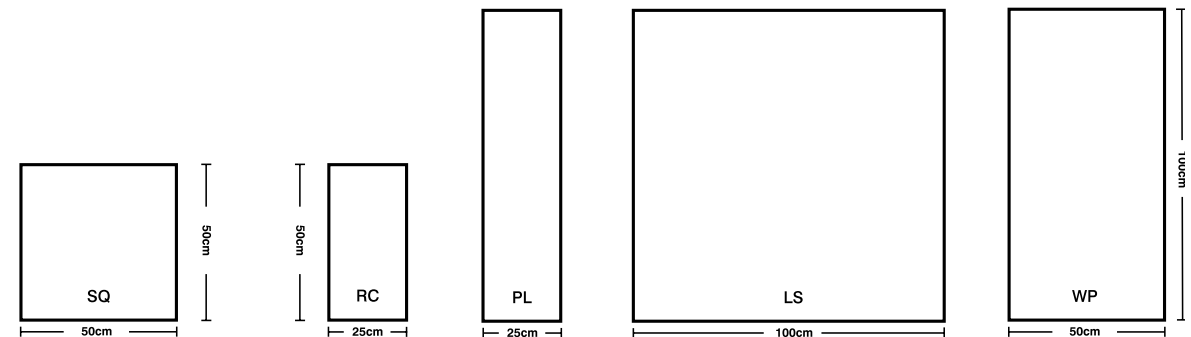

MINERAL SPRUCE
59496PE

CIRRUS AQUA
63193PE

ALL DESIGNS CAN BE ORDERED IN 10 SHAPES BY SIGNATURE® - MINIMUM ORDER APPLIES

ALL RANGES CAN BE ORDERED IN THERMO BAK™ - MINIMUM ORDER APPLIES

ALL RANGES CAN BE ORDERED IN COMFI BAK® - MINIMUM ORDER APPLIES