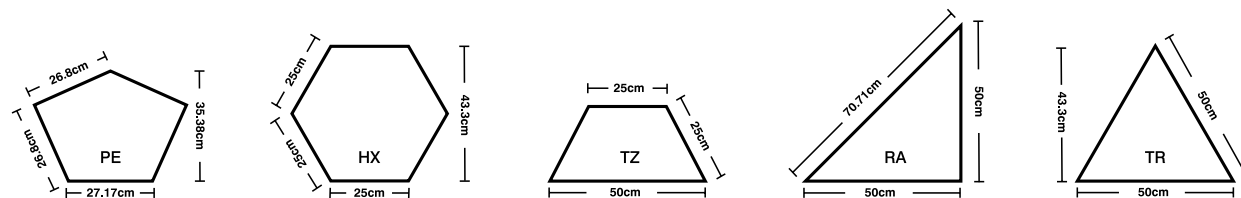

MINERAL SPRUCE
59496PE

CIRRUS AQUA
63193PE

ALL DESIGNS CAN BE ORDERED IN 10 SHAPES BY SIGNATURE® - MINIMUM ORDER APPLIES

ALL RANGES CAN BE ORDERED IN THERMO BAK™ - MINIMUM ORDER APPLIES

ALL RANGES CAN BE ORDERED IN COMFI BAK® - MINIMUM ORDER APPLIES