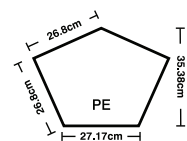

WASABI PEA
43TZ

TRAPEZOID

SHAPES BY SIGNATURE®

SPECIFICATIONS

	BASE	MISTY	SHIFT	VIVID
product	pentagon plank	pentagon plank	hexagon rightangle pentagon square	hexagon rightangle triangle trapezoid square
construction	multi-level loop with tip shear	multi-level loop with tip shear	multi-level loop	multi-level loop with tip shear
yarn/fibre	solution dyed nylon	solution dyed nylon & Antron Legacy®	solution dyed nylon	Antron Legacy®
pile weight	986g/m ²	1020g/m ²	646g/m ²	714g/m ²
pile height	5.5mm	5.5mm	4.0mm	4.0mm
gauge	1/10	1/10	1/10	1/12
tile size	pentagon plank 489.66 x 353.84mm 250 x 1000mm	pentagon plank 489.66 x 353.84mm 250 x 1000mm	pentagon hexagon rightangle square 489.66 x 353.84mm 500 x 433mm 500 x 500mm 500 x 500mm	hexagon rightangle triangle trapezoid square 500 x 433mm 500 x 500mm 500 x 433mm 500 x 250mm 500 x 500mm
total thickness	8.5mm	8.5mm	7.0mm	7.0mm
carton size	pentagon plank 2.4m ² (20 pcs/box) 4m ² (16 pcs/box)	pentagon plank 2.4m ² (20 pcs/box) 4m ² (16 pcs/box)	pentagon hexagon rightangle square 3.24m ² (27 pcs/box) 3.24m ² (20 pcs/box) 5m ² (40 pcs/box) 5m ² (20 pcs/box)	hexagon rightangle triangle trapezoid square 3.24m ² (20 pcs/box) 5m ² (40 pcs/box) 2.16m ² (20 pcs/box) 3.24m ² (40 pcs/box) 5m ² (20 pcs/box)
total weight	pentagon plank 6.0kg/m ² 6.0kg/m ²	pentagon plank 6.0kg/m ² 6.0kg/m ²	pentagon hexagon rightangle square 5.0kg/m ² 5.0kg/m ² 5.0kg/m ² 5.0kg/m ²	hexagon rightangle triangle trapezoid square 5.3kg/m ² 5.3kg/m ² 5.3kg/m ² 5.3kg/m ² 5.3kg/m ²
dimensional stability	<0.15%	<0.15%	<0.15%	<0.15%
backing	Thermo Bak™	Thermo Bak™	Thermo Bak™	Thermo Bak™
electrostatic propensity	<3.0kv	<3.0kv	<3.0kv	<3.0kv
fire rating ISO 9239.1	>4.5 kw/m ² critical radiant flux	>4.5 kw/m ² critical radiant flux	>4.5 kw/m ² critical radiant flux	>4.5 kw/m ² critical radiant flux
recommended adhesive	RLA Polymers GS300	RLA Polymers GS300	RLA Polymers GS300	RLA Polymers GS300
installation method	random	random	random	random
comfi Bak option	100m ² min	100m ² min	50m ² min	50m ² min
Vivid 202 custom shapes others	100m ² min Pentagon, Triangle 100m ² min Rectangle, Right Angle, Trapezoid, Hexagon 100m ² min	100m ² min Pentagon, Triangle 100m ² min Rectangle, Right Angle, Trapezoid, Hexagon 100m ² min	N/A Pentagon, Triangle 100m ² min Rectangle, Right Angle, Trapezoid, Hexagon 50m ² min	N/A Pentagon, Triangle 100m ² min Rectangle, Right Angle, Trapezoid, Hexagon 50m ² min
traffic	extra heavy duty commercial	extra heavy duty commercial	extra heavy duty commercial	extra heavy duty commercial
warranty	15 year limited	15 year limited	15 year limited	15 year limited
fire	suitable all areas	suitable all areas	suitable all areas	suitable all areas
sustainability	Greentag certified	Greentag certified	Greentag certified	Greentag certified
availability	indent (minimum order applies)	indent (minimum order applies)	indent (minimum order applies)	indent (minimum order applies)