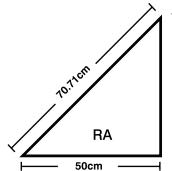

WASABI PEA
43TZ

TRAPEZOID

SHAPES BY SIGNATURE®

SPECIFICATIONS

	BASE	MISTY	SHIFT	VIVID
product	pentagon plank	pentagon plank	hexagon rightangle pentagon square	hexagon rightangle triangle trapezoid square
construction	multi-level loop with tip shear	multi-level loop with tip shear	multi-level loop	multi-level loop with tip shear
yarn/fibre	solution dyed nylon	solution dyed nylon & Antron Legacy®	solution dyed nylon	Antron Legacy®
pile weight	986g/m ²	1020g/m ²	646g/m ²	714g/m ²
pile height	5.5mm	5.5mm	4.0mm	4.0mm
gauge	1/10	1/10	1/10	1/12
tile size	pentagon plank 489.66 x 353.84mm 250 x 1000mm	pentagon plank 489.66 x 353.84mm 250 x 1000mm	pentagon hexagon rightangle square 489.66 x 353.84mm 500 x 433mm 500 x 500mm 500 x 500mm	hexagon rightangle triangle trapezoid square 500 x 433mm 500 x 500mm 500 x 433mm 500 x 250mm 500 x 500mm
total thickness	8.5mm	8.5mm	7.0mm	7.0mm
carton size	pentagon plank 2.4m ² (20 pcs/box) 4m ² (16 pcs/box)	pentagon plank 2.4m ² (20 pcs/box) 4m ² (16 pcs/box)	pentagon hexagon rightangle square 3.24m ² (27 pcs/box) 3.24m ² (20 pcs/box) 5m ² (40 pcs/box) 5m ² (20 pcs/box)	hexagon rightangle triangle trapezoid square 3.24m ² (20 pcs/box) 5m ² (40 pcs/box) 2.16m ² (20 pcs/box) 3.24m ² (40 pcs/box) 5m ² (20 pcs/box)
total weight	pentagon plank 6.0kg/m ² 6.0kg/m ²	pentagon plank 6.0kg/m ² 6.0kg/m ²	pentagon hexagon rightangle square 5.0kg/m ² 5.0kg/m ² 5.0kg/m ² 5.0kg/m ²	hexagon rightangle triangle trapezoid square 5.3kg/m ² 5.3kg/m ² 5.3kg/m ² 5.3kg/m ² 5.3kg/m ²
dimensional stability	<0.15%	<0.15%	<0.15%	<0.15%
backing	Thermo Bak™	Thermo Bak™	Thermo Bak™	Thermo Bak™
electrostatic propensity	<3.0kv	<3.0kv	<3.0kv	<3.0kv
fire rating ISO 9239.1	>4.5 kw/m ² critical radiant flux	>4.5 kw/m ² critical radiant flux	>4.5 kw/m ² critical radiant flux	>4.5 kw/m ² critical radiant flux
recommended adhesive	RLA Polymers GS300	RLA Polymers GS300	RLA Polymers GS300	RLA Polymers GS300
installation method	random	random	random	random
comfi Bak option	100m ² min	100m ² min	50m ² min	50m ² min
Vivid 202 custom shapes others	100m ² min Pentagon, Triangle 100m ² min Rectangle, Right Angle, Trapezoid, Hexagon 100m ² min	100m ² min Pentagon, Triangle 100m ² min Rectangle, Right Angle, Trapezoid, Hexagon 100m ² min	N/A Pentagon, Triangle 100m ² min Rectangle, Right Angle, Trapezoid, Hexagon 50m ² min	N/A Pentagon, Triangle 100m ² min Rectangle, Right Angle, Trapezoid, Hexagon 50m ² min
traffic	extra heavy duty commercial	extra heavy duty commercial	extra heavy duty commercial	extra heavy duty commercial
warranty	15 year limited	15 year limited	15 year limited	15 year limited
fire	suitable all areas	suitable all areas	suitable all areas	suitable all areas
sustainability	Greentag certified	Greentag certified	Greentag certified	Greentag certified
availability	indent (minimum order applies)	indent (minimum order applies)	indent (minimum order applies)	indent (minimum order applies)